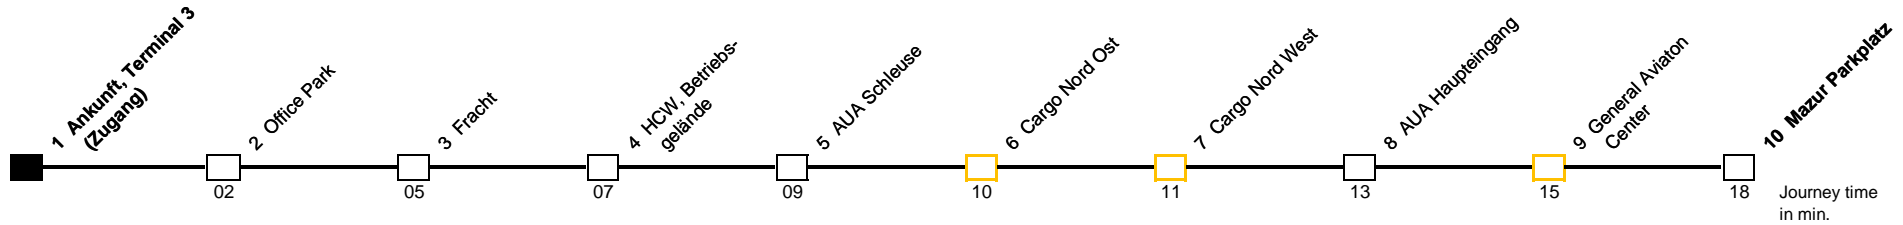

1 Ankunft, Terminal 3 (Zugang)

➡ Mazur Parkplatz

Monday - Sunday (Day Operation)

5	-	-	30	45
6	00	15	30	45
7	00	15	30	45
8	00	15	30	-
9	00	-	30	-
10	00	-	30	-
11	00	-	30	-
12	00	-	30	-
13	00	-	30	-
14	00	15	30	45
15	00	15	30	45
16	00	-	30	-
17	00	-	30	-
18	00	-	30	-
19	00	-	30	-
20	00	-	30	-
21	00	-	30	-
22	00	-	30	-
23	00	-	30	-

Monday - Sunday (Night Operation) *

0	00	20	40
1	00	20	40
2	00	20	40
3	00	20	40
4	00	20	40
5	00	20	-

 BUS STOP ON DEMAND:

To get off the bus please inform the driver. To enter the bus please call the mobile number announced on-site. (~ 5 min. earlier than schedule)

* NIGHT OPERATION

Direct connection between Ankunft (1) – Mazur Parkplatz (10) – Ankunft (1) => Access to all Terminals via Ankunft

You are here